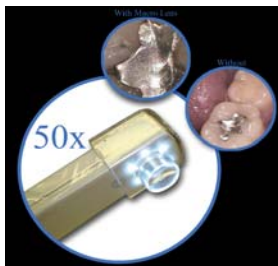

DiscoveryUltra

NEW !!!

**EXCLUSIVELY THROUGH
VIDEO DENTAL CONCEPTS!**

The Best Wireless Intraoral Camera
at the Lowest Price!!

Combine it with the appropriate receiver to capture and save
Images to computers, Digital and Analog Video Displays.

Perfect for **RF SYSTEM^{lab} Einstein** users
and **RF AMERICA DiscoveryCam** users.

Macro Lens